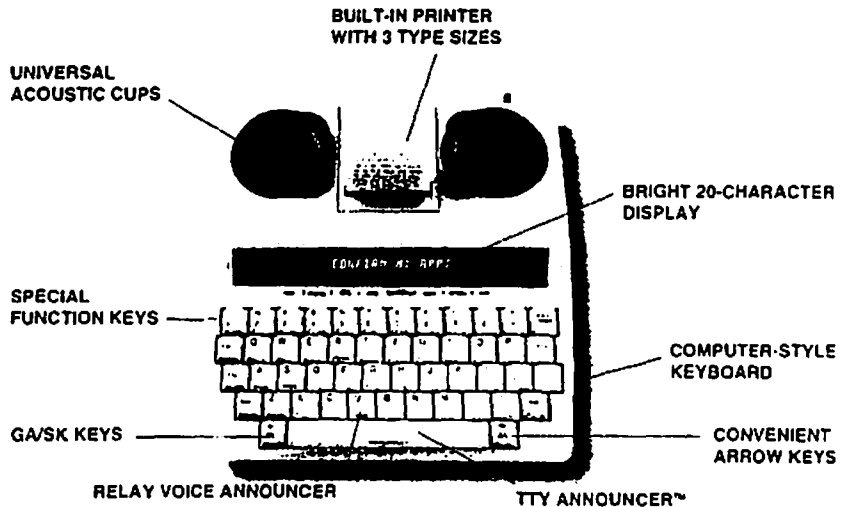

Superprint 4225™

A printing TTY with memory capabilities!

KEYBOARD

- 4-row keyboard
- 50 easy-touch keys
- 15 special function keys
- Convenient "GA" and "SK" keys
- Arrow keys for easy review of conversations in memory
- Locator keys on the "home" row
- Computer-style design
- Sticky key for single-handed typing

TELECOMMUNICATIONS

- Turbo Code™ (enhanced TTY protocol) for "real-time" conversations
- Baudot code 45/50 (traditional TTY code)
- Interrupt capability in Turbo Code & Baudot code
- Auto ID™ automatically alerts emergency services (and *everyone* you call) that you are calling by TTY
- E.A.R.S.™ sensitivity control
- FCC/IC approved

MEMORY

- 32k memory to save memos and conversations
- Named memos for easy sending
- Easy-touch programmable greeting message

ADVANCED FEATURES

- User-programmable Relay Voice Announcer tells callers to use a TTY or dial relay, and gives the relay number you enter
- TTY Announcer asks hearing party to use a TTY for incoming call
- Built-in help menu

PRINTER

- Built-in 24-character printer
- 3 different print sizes (normal, bold, or wide)
- Word wrap and hyphenation
- Upper and lower case printing
- 2 1/4" (58mm) wide thermal paper

DISPLAY

- Bright, 20-character display
- Character height 0.25" (6mm)

POWER

- NiCad rechargeable batteries (6 size AA)
- AC adapter (charger): 9VDC, 650ma
- UL/CSA listed

PHYSICAL DIMENSIONS

- Size: 9.9" x 10" x 2.5"
- Weight: 3.6 lb. with batteries
- Universal square-shaped cups for traditional and modern telephone handsets

WARRANTY

- One-year limited warranty
- Optional extended warranty available

Specifications subject to change

Superprint 4225™ is distributed by:

Ultratec

The world's leading manufacturer of TTY's

450 Science Drive
Madison, WI 53711

Toll Free: 1-800-482-2424 (V/TTY)
(608) 238-5400 (V/TTY)

FAX (608) 238-3008

TTY, TDD, and Text Telephone all refer to the same device